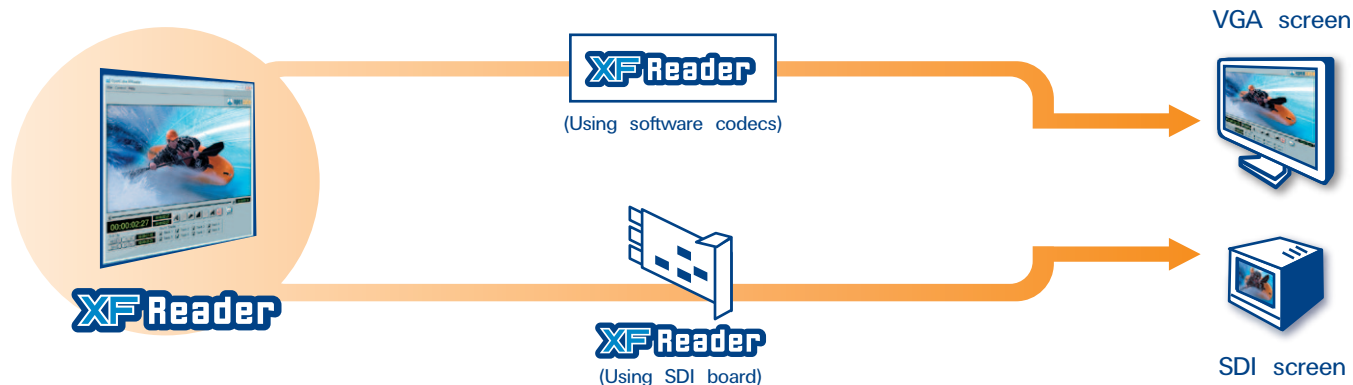

Advantages:

- ▶ **Browse and verify any type of HD Media on PC display or HD-SDI screen:** Mpeg2HD, DNxHD®, AVC-I, Jpeg2k, H.264, DVCproHD
- ▶ **Simply check DCP with high or low res. viewing**
- ▶ **Enable multiple MXF timecode display with jump**
- ▶ **Handle you media with ease:** play, select audio tracks and create sub-clip

New with version 2.3

- MXF DNxHD® playing
- MXF DCP Jpeg2k viewing in high res. or low res.
- Multiple HD-SDI card support
- Enhancement for big MXF file browsing
- Dolby-E HD-SDI playout improvement

"A simple and easy-to-use tool to control MXF, GXF media on VGA and SDI screens."

XFReader

v2.3

A ready-to-use viewer

XFReader comes with a video software decoder and is delivered ready-to-use: double-click or simply drag'n drop any MXF or GXF file and it will automatically start the play back process, allowing you to view and listen to a full range of audio and video content.

The **XFReader** is ideal for previewing media on location or for manipulating content on a PC in a production network environment.

Opt for the HD-SDI file display

When linked to an SDI video board, the **XFReader** becomes an easy-to-use and highly efficient SDI player, freeing one or more video channels on your Playout server.